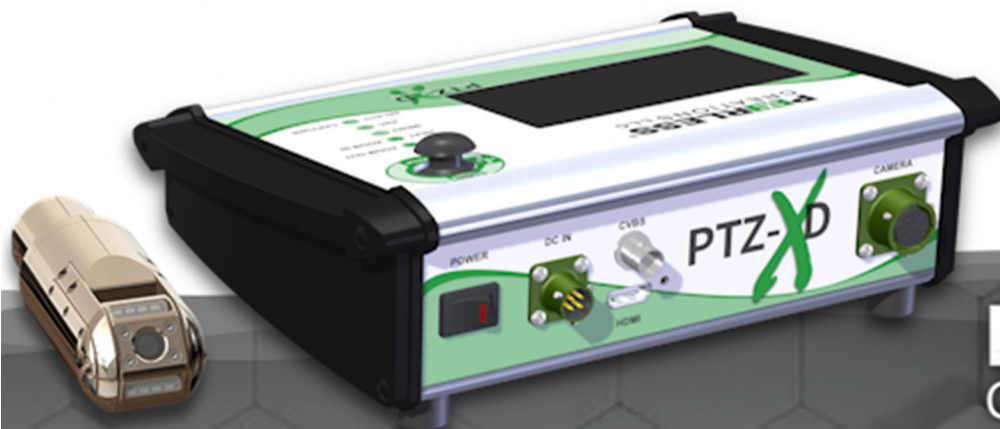

PTZ-XD SERIES CAMERA SYSTEM

Featuring:

- Full 1080p HD camera
- 8-LED illumination
- Nickel plated aluminum housing
- Waterproof up to full length of cable
- 360° continuous pan
- 270° tilt within profile of housing
- *Digital zoom 4x
- 325° viewing area
- 110° FOV (field of view) lens
- 1-3/4" [45mm] diameter
- 5-1/8" [130mm] long
- Sapphire window
- Portable DVR controller with joystick, built-in viewing device, light control, locking power connector, multiple outputs and more.

PTZ-45

Peerless Creations LLC
7 Middlebury Blvd Unit 5
Randolph, NJ 07869 USA
+1 973-448-7556
www.peerlesscreations.com

PTZ-XD SERIES CAMERA SYSTEM SPECIFICATIONS

PTZ-45 CAMERA

Image Sensor	1/2.8 Color HD CMOS
Effective Image Area	12mm X 9.3mm
Effective Pixel Array	1945H X 1097V
Pixel Size	2.8 μ m X 2.8 μ m
Signal/Noise Ratio	>30dB
Back Light Compensation	Auto
White Balance	Auto
Min Illumination	.0001Lux/1.2F
Wide Dynamic Range	Auto WDR
LED Illumination	Yes
Operating Temperature	-30°C~85°C
Cable Length	Up to 60 meters [200']

PTZ-XD CONTROLLER

Compression Format	H.264/H.265
Illumination Control	Yes
Video Format	MP4 (H265+AAC)
Frame Rate	60fps
Data Storage	Micro SD 128GB Max
Photo Format	JPG/JPEG
Image Resolution	Up to 8MP
Image Capture	Yes
HDMI Video Resolution	1920 X 1080
CVBS Video Resolution	720 X 576
Operating Temperature	-30°C~70°C
Power Supply	DC IN 12V < 1.5 A
System Language	Chinese/English/German/Spain/Polish/French