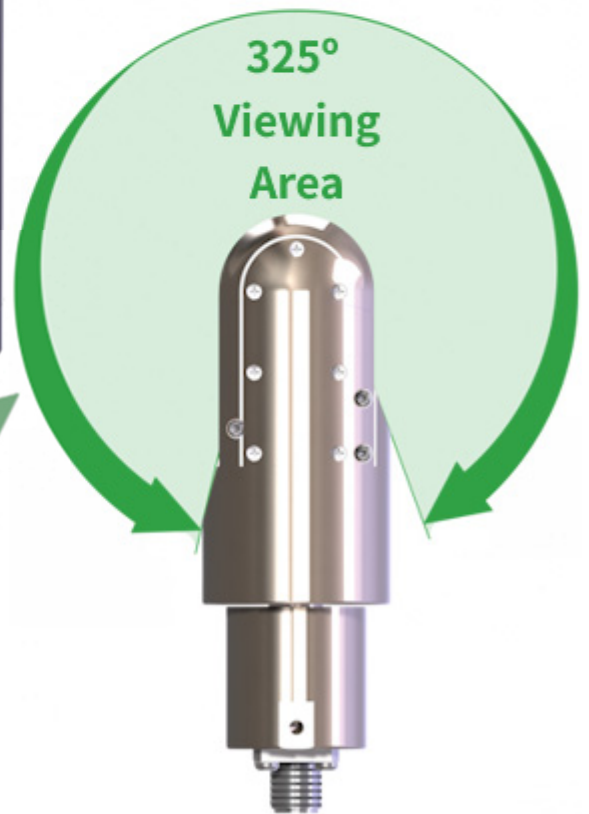

PTZ-XD SERIES CAMERA SYSTEM

Featuring:

- Full 1080p HD camera
- 8-LED illumination
- Nickel plated aluminum housing
- Waterproof up to full length of cable
- 360° continuous pan
- 270° tilt within profile of housing
- *Digital zoom 4x
- 325° viewing area
- 110° FOV (field of view) lens
- 1-3/4" [45mm] diameter
- 5-1/8" [130mm] long
- Sapphire window
- Portable DVR controller with joystick, built-in viewing device, light control, locking power connector, multiple outputs and more.

PTZ-45

Peerless Creations LLC
7 Middlebury Blvd Unit 5
Randolph, NJ 07869 USA
+1 973-448-7556
www.peerlesscreations.com

PTZ-XD SERIES CAMERA SYSTEM SPECIFICATIONS

PTZ-45 CAMERA

Image Sensor	1/2.8 Color HD CMOS
Effective Image Area	12mm X 9.3mm
Effective Pixel Array	1945H X 1097V
Pixel Size	2.8 μ m X 2.8 μ m
Signal/Noise Ratio	>30dB
Back Light Compensation	Auto
White Balance	Auto
Min Illumination	.0001Lux/1.2F
Wide Dynamic Range	Auto WDR
LED Illumination	Yes
Operating Temperature	-30°C~85°C
Cable Length	Up to 60 meters [200']