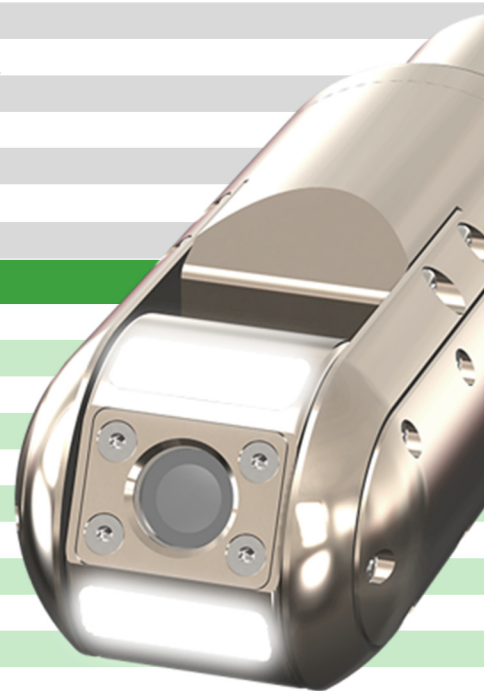

Peerless Creations LLC
7 Middlebury Blvd Unit 5
Randolph, NJ 07869 USA
+1 973-448-7556
www.peerlesscreations.com

PTZ-XD SERIES CAMERA SYSTEM SPECIFICATIONS

PTZ-45 CAMERA

Image Sensor	1/2.8 Color HD CMOS
Effective Image Area	12mm X 9.3mm
Effective Pixel Array	1945H X 1097V
Pixel Size	2.8μm X 2.8μm
Signal/Noise Ratio	>30dB
Back Light Compensation	Auto
White Balance	Auto
Min Illumination	.0001Lux/1.2F
Wide Dynamic Range	Auto WDR
LED Illumination	Yes
Operating Temperature	-30°C~85°C
Cable Length	Up to 60 meters [200']

PTZ-XD CONTROLLER

Compression Format	H.264/H.265
Illumination Control	Yes
Video Format	MP4 (H265+AAC)
Frame Rate	60fps
Data Storage	Micro SD 128GB Max
Photo Format	JPG/JPEG
Image Resolution	Up to 8MP
Image Capture	Yes
HDMI Video Resolution	1920 X 1080
CVBS Video Resolution	720 X 576
Operating Temperature	-30°C~70°C
Power Supply	DC IN 12V < 1.5 A
System Language	Chinese/English/German/Spain/Polish/French

© 2023 Peerless Creations LLC.
This document provides technical information for the user. Peerless Creations LLC. reserves the right to modify the information in this document as necessary without notification. Peerless Creations LLC. holds no responsibility for any errors that may appear in this document.

PEERLESS®
CREATIONS LLC