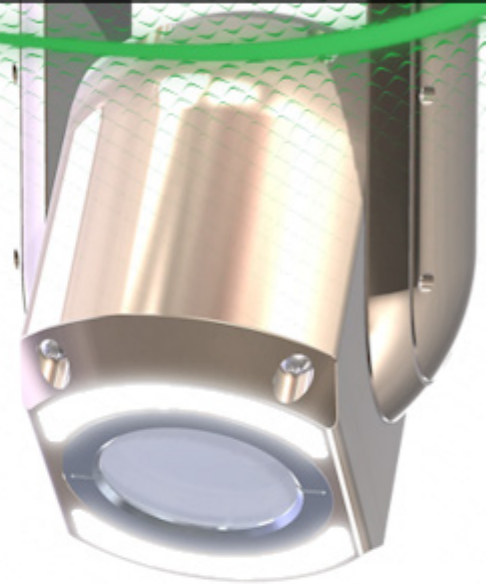

PTZ-70HD

SPECIFICATIONS

Camera Model:	PTZ-70HD
Resolution	1080p
Image Sensor	1/2.8" Exmor R CMOS
Effective Pixels	2.13 million (1945(H) x 1097(V))
Sensitivity	Day: 0.05 Lux @ F1.6, Night: 0.03 Lux @ F1.6
Shutter Speed	1/25(30)/1/50(60) ~ 1/30,000 sec
Signal/Noise Ratio	52 dB
Back Light Compensation	OFF / BLC / HLC / WDR
White Balance	Auto / ATW / Indoor / Outdoor / Push / Manual
LED Illumination	Yes
Operating Temperature	-10°C to 50°C
Storage Temperature	-20°C to 60°C
Zoom	10x Optical, 12x Digital (120x AF Zoom)
Cable Length	150'-750' (Up to 2000' with fiber)
Wide Dynamic Range	Yes
Pressure Rating	10 Bar (334')

Controller Model:	PTZ Desktop Controller
Compression Format	H.264/H.265
Frame Rate	60fps
Data Storage (DVR Model Only)	2x SD Cards up to 512GB each (1TB total)
Photo Format	JPG/JPEG
Image Resolution	Up to 8MP
Image Capture	Yes
HDMI Video Resolution	1920 X 1080
CVBS Video Resolution	720 X 576
Video Format	MP4 (H265+AAC)
Power Supply	36vDC
System Language	Multiple Options
Illumination Control	Yes, variable 0-100%
Operating Temperature	-17°C to 48°C [0°F to 120°F]