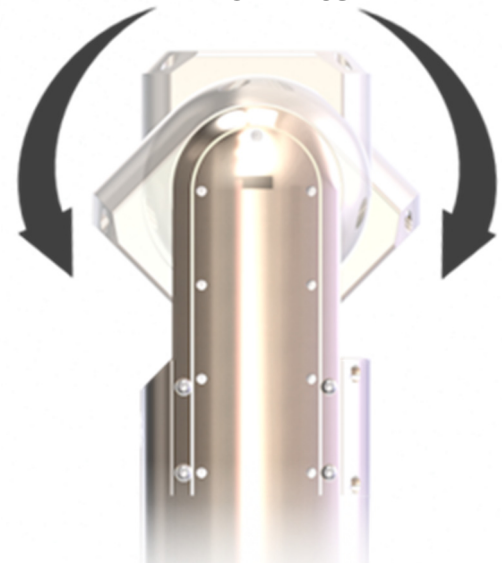

PTZ-70HD

SPECIFICATIONS

Camera Model:	PTZ-70HD
Resolution	1080p
Image Sensor	1/2.8" Exmor R CMOS
Effective Pixels	2.13 million (1945(H) x 1097(V))
Sensitivity	Day: 0.05 Lux @ F1.6, Night: 0.03 Lux @ F1.6
Shutter Speed	1/25(30)/1/50(60) ~ 1/30,000 sec
Signal/Noise Ratio	52 dB
Back Light Compensation	OFF / BLC / HLC / WDR
White Balance	Auto / ATW / Indoor / Outdoor / Push / Manual
LED Illumination	Yes
Operating Temperature	-10°C to 50°C
Storage Temperature	-20°C to 60°C
Zoom	10x Optical, 12x Digital (120x AF Zoom)
Cable Length	150'-750' (Up to 2000' with fiber)
Wide Dynamic Range	Yes
Pressure Rating	10 Bar (334')

Controller Model:	PTZ Desktop Controller
Compression Format	H.264/H.265
Frame Rate	60fps
Data Storage (DVR Model Only)	2x SD Cards up to 512GB each (1TB total)
Photo Format	JPG/JPEG
Image Resolution	Up to 8MP
Image Capture	Yes
HDMI Video Resolution	1920 X 1080
CVBS Video Resolution	720 X 576
Video Format	MP4 (H265+AAC)
Power Supply	36vDC
System Language	Multiple Options
Illumination Control	Yes, variable 0-100%
Operating Temperature	-17°C to 48°C [0°F to 120°F]

270° Tilt

←360° Continuous Pan→