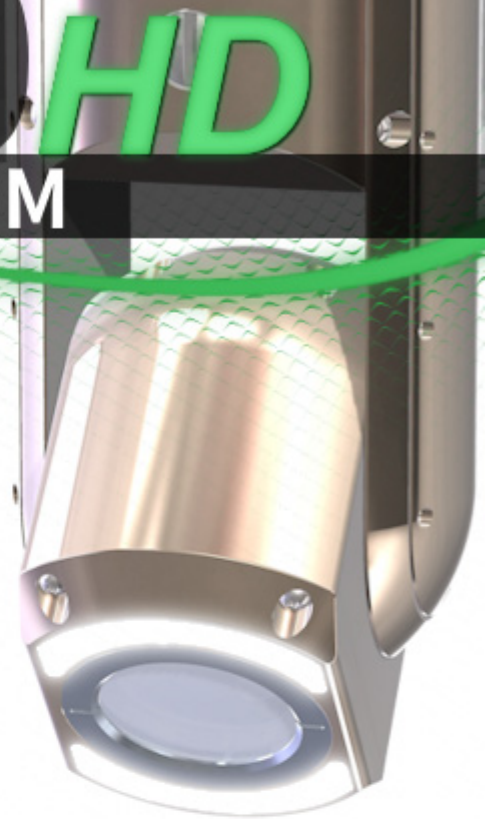

PTZ-70HD CAMERA SYSTEM

The PTZ-70HD Camera System was designed to perform detailed remote visual inspection and monitoring in confined spaces and hazardous environments where personnel access is often limited.

The PTZ-70HD utilizes a top-of-the-line full HD camera with WDR and features ultra-bright LED array lighting, 360° continuous pan, 270° tilt, 10X optical zoom and up to 120X full zoom. The camera head can be pressurized and is submersible up to 100 meters. The housing is made from lightweight, corrosion resistant, nickel-plated aluminum with a sapphire viewing window and stainless-steel hardware.

The system includes a portable controller with joystick, light control, locking power connector, multiple outputs and more. Multiple controller models are available including one with DVR and on-board memory storage.